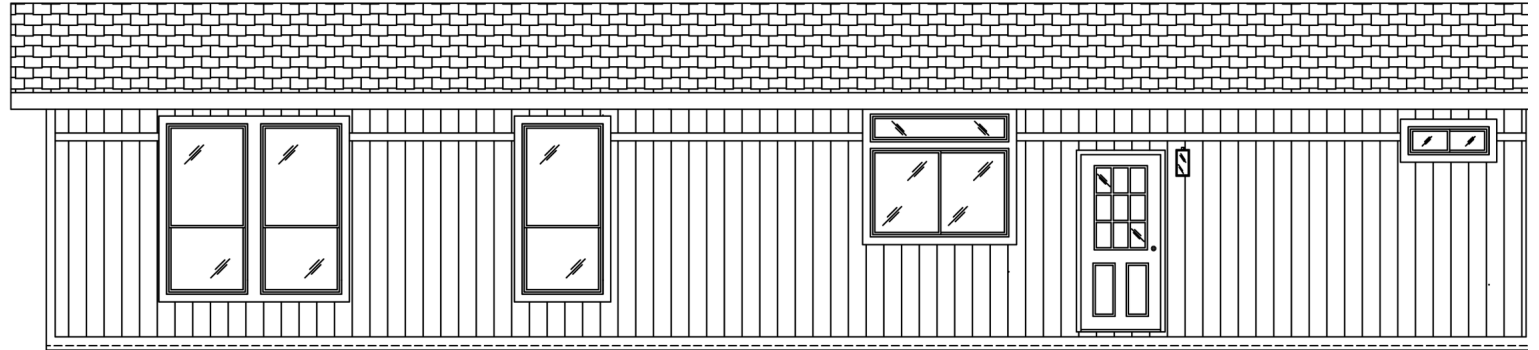

REAR SIDEWALL